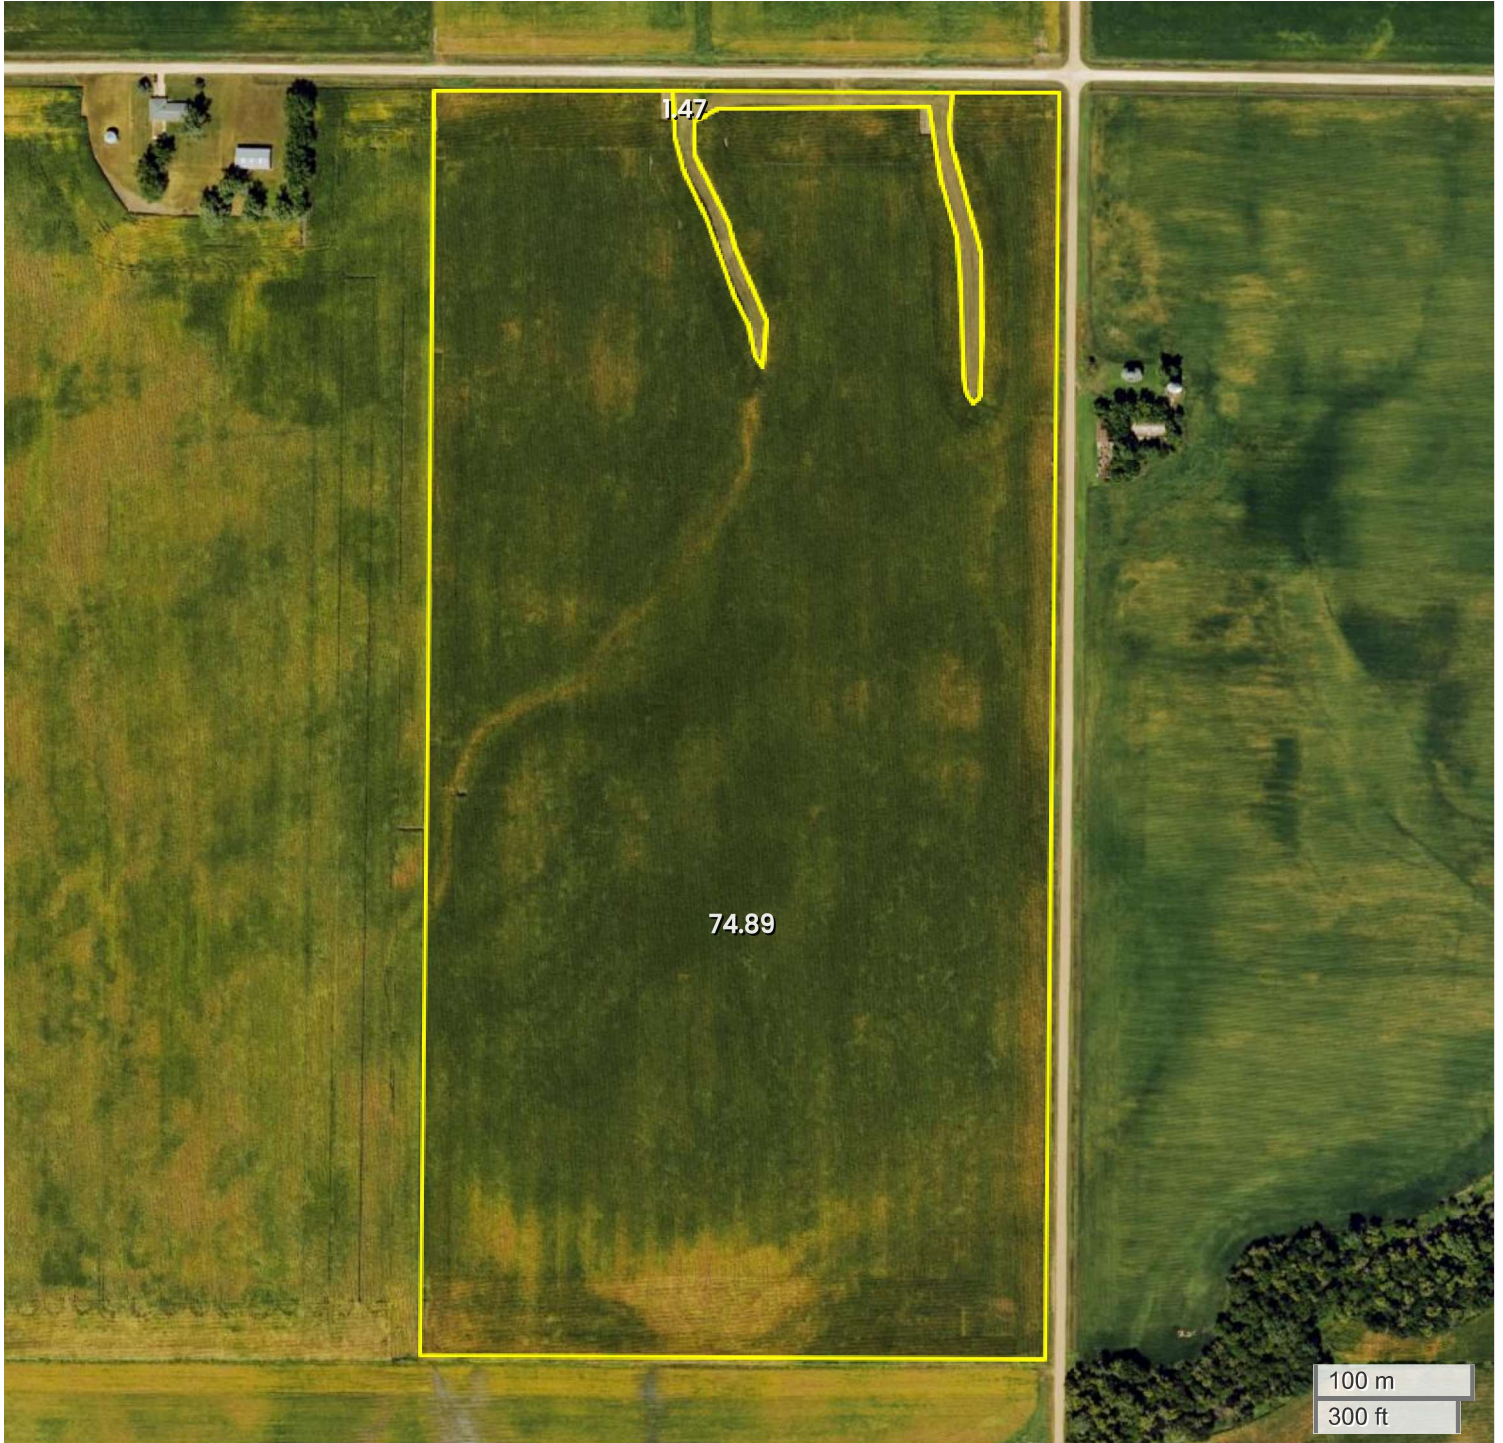

# AERIAL MAP

Center: 42.074473, -94.127909

20-84N-28W

Amaqua Township

Boone County, IA

FarmWorth, LLC makes no warranties, express or implied, regarding the accuracy of any information provided through FarmWorth.com. User is solely responsible for independently verifying all information prior to use and waives any claims against FarmWorth, LLC arising from inaccuracies in such information.